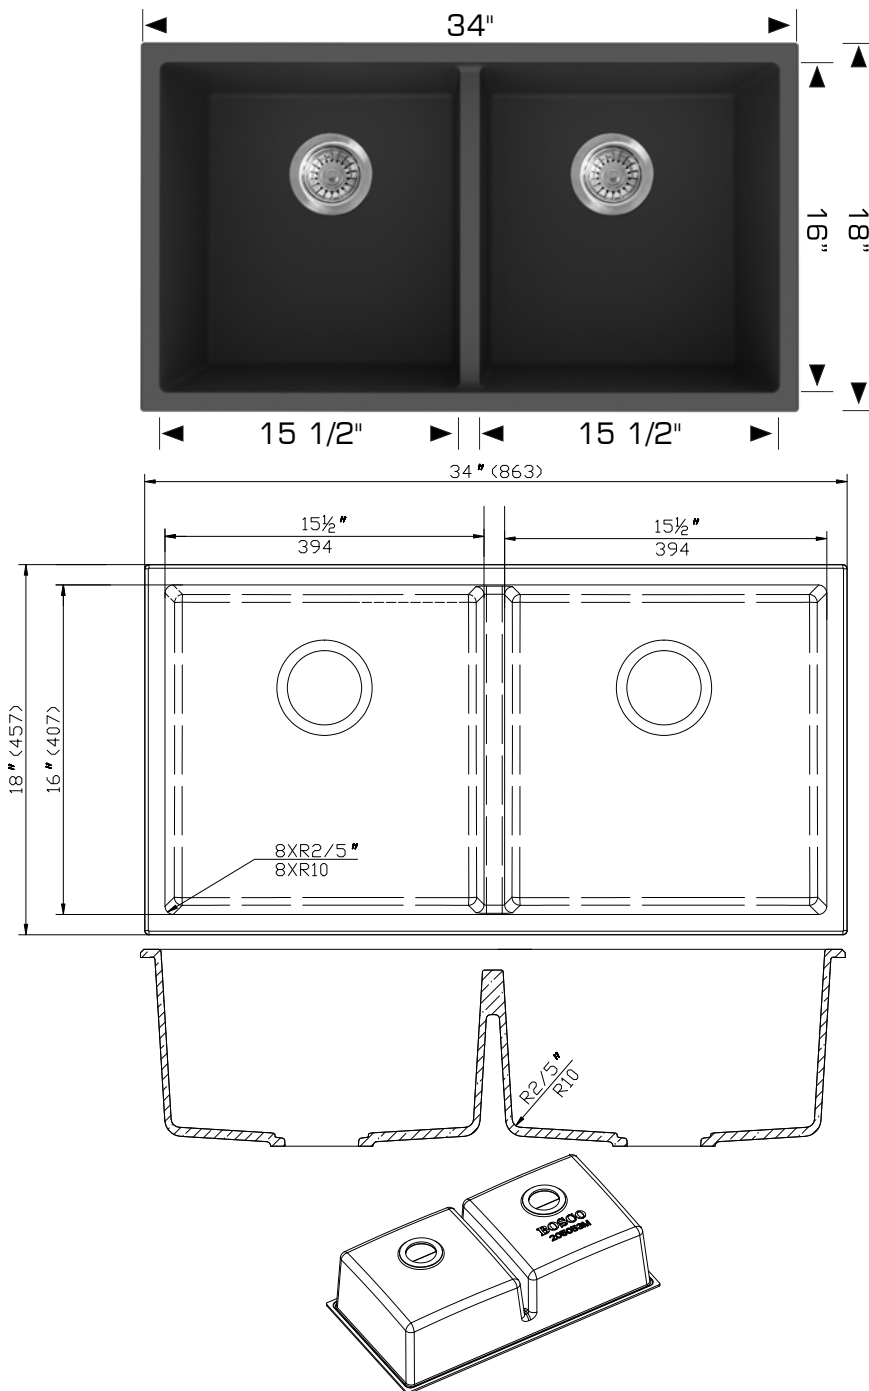

### Undermount

### Specifications:

- Granite Composite Material
- Colour Selection:
  - 205053M - Black
  - 205153M - Grey
  - 205253M - Coffee
  - 205353M - White
- 9 1/2" Deep
- Central Lowered 1 1/2"

Outside: 34" x 18" x 9 1/2"

Inside: 32" x 16" x 9"

Bowl Size: 15 1/2" x 16" x 9"

15 1/2" x 16" x 9"

Minimum Cabinet Size 36"