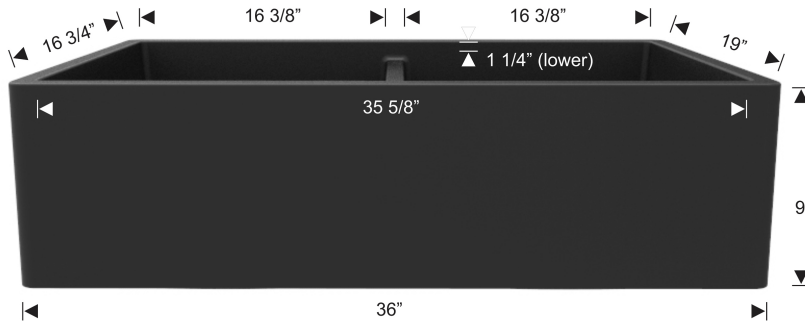

Granite Series - Model: 205036

Apron Sink

Specifications:

- Granite Composite Material
- Colour Selection:
 - 205036 - Black
 - 205336 - White
- 10" Deep
- 9" Apron
- Strainer
- Template

Outside: 36" x 19" x 10"

Inside: 34" x 16" x 9"

Bowl Size: 16 3/8" x 16" x 9"

16 3/8" x 16" x 9"

Minimum Cabinet Inside Size 36"

Certification/Warranty

- CSA B45.5
- IAPMO Z124
- Limited Lifetime Warranty

Colour Selection

Black