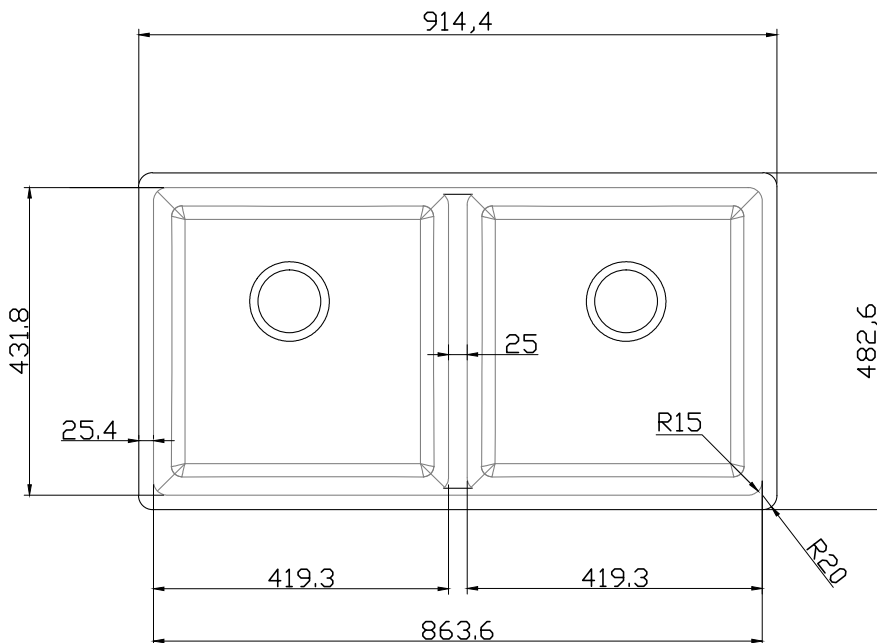

Granite Series - Model: 205036

Apron Sink

Specifications:

- Granite Composite Material
- Colour Selection:
 - 205036 - Black
 - 205336 - White
- 10" Deep
- 9" Apron
- Strainer
- Template

Outside: 36" x 19" x 10"

Inside: 34" x 16" x 9"

Bowl Size: 16 3/8" x 16" x 9"

16 3/8" x 16" x 9"

Minimum Cabinet Inside Size 36"

Certification/Warranty

- CSA B45.5
- IAPMO Z124
- Limited Lifetime Warranty

Colour Selection

Black