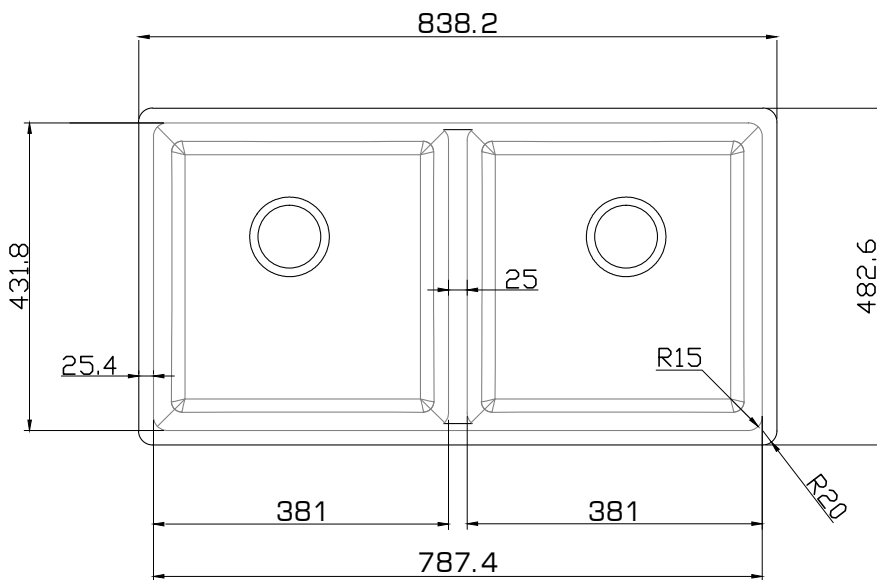

Granite Series - Model: 205032M

Apron Sink

Specifications:

- Granite Composite Material
- Colour Selection:
 - 205032M - Black
 - 205132M - Grey
 - 205332M - White
- Top to lip 1 1/4" Lower
- Lip 1/2"
- 9 1/2" Inside Deep
- 10" Apron
- Strainers
- Template

Outside: 33" x 19" x 10"

Inside: 31" x 16 1/2" x 9 1/2"

Bowl Size: 15" x 16 1/2"

15" x 16 1/2"

Minimum Cabinet Inside Size 33"

Certification/Warranty

- CSA B45.5
- IAPMO Z124
- Limited Lifetime Warranty

Colour Selection