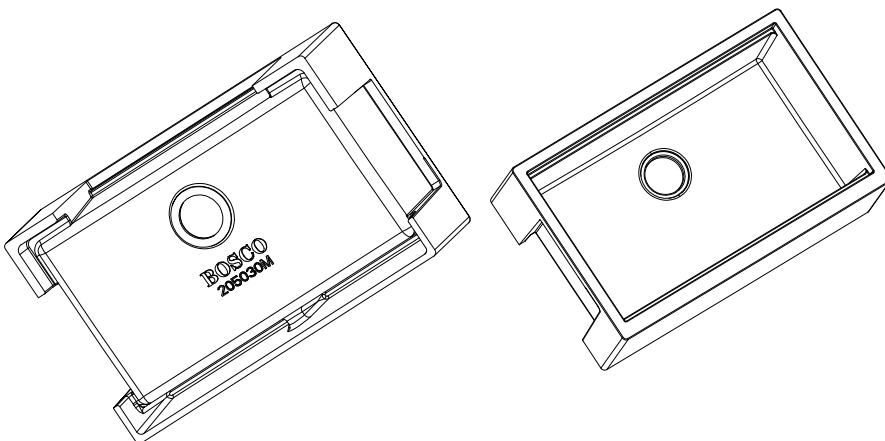

## Granite Series - Model: 205030M

### Apron Sink

### Specifications:

- Granite Composite Material
- Colour Selection:
  - 205030M - Black
  - 205130M - Grey
  - 205330M - White
- Top to lip 1 1/4" lower
- Lip 1/2"
- 9 1/2" Inside Deep
- 10" Apron
- Stainer and Template