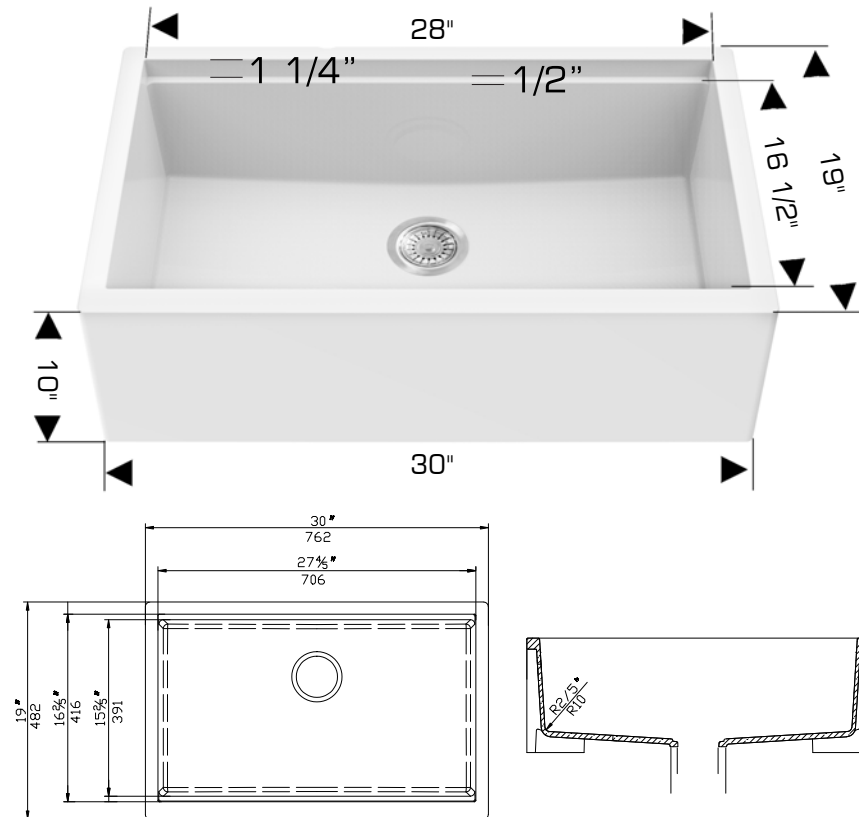

### Apron Sink

### Specifications:

- Granite Composite Material
- Colour Selection:
  - 205030M - Black
  - 205130M - Grey
  - 205330M - White
- Top to lip 1 1/4" lower
- Lip 1/2"
- 9 1/2" Inside Deep
- 10" Apron
- Stainer and Template

Outside: 30" x 19" x 10"

Inside: 28" x 16 1/2" x 9 1/2"

Minimum Cabinet Inside Size 30"