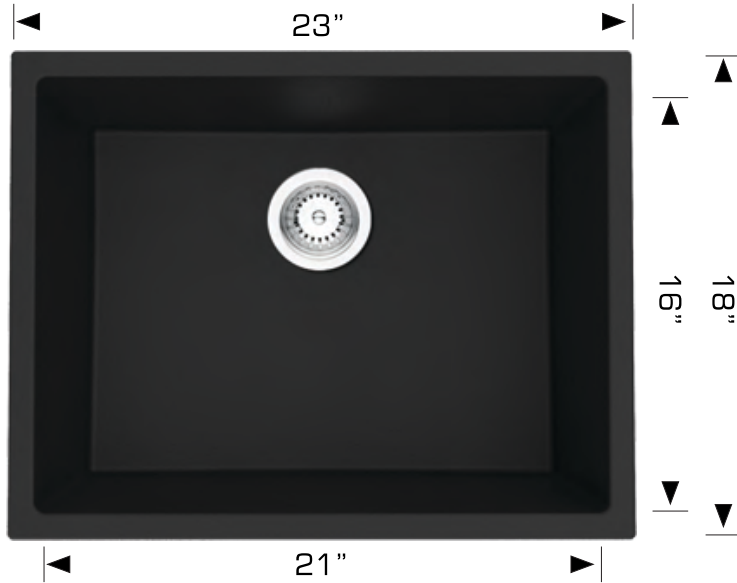

Granite Sinks - Model: 205023S Undermount

Specifications:

- Granite composite material
- Colour Selection:
 - 205023 S - Black
 - 205123 S - Grey
 - 205223 S - Coffee
 - 205323 S - White
 - 10" deep

Outside: 23" x 18" x 10"

Inside: 21" x 16" x 9 1/2"

Minimum cabinet size 26"

Certification/Warranty

- CSA B45.5
- IAPMO Z124
- Limited Lifetime Warranty

Colour Selection

Black

Grey

Coffee