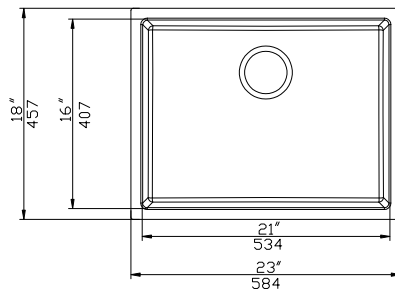

Granite Sinks - Model: 205023S Undermount

Specifications:

- Granite composite material
- Colour Selection:
 - 205023 S - Black
 - 205123 S - Grey
 - 205223 S - Coffee
 - 205323 S - White
 - 10" deep

Outside: 23" x 18" x 10"

Inside: 21" x 16" x 9 1/2"

Minimum cabinet size 26"

Certification/Warranty

- CSA B45.5
- IAPMO Z124
- Limited Lifetime Warranty

Colour Selection

Black

Grey

Coffee