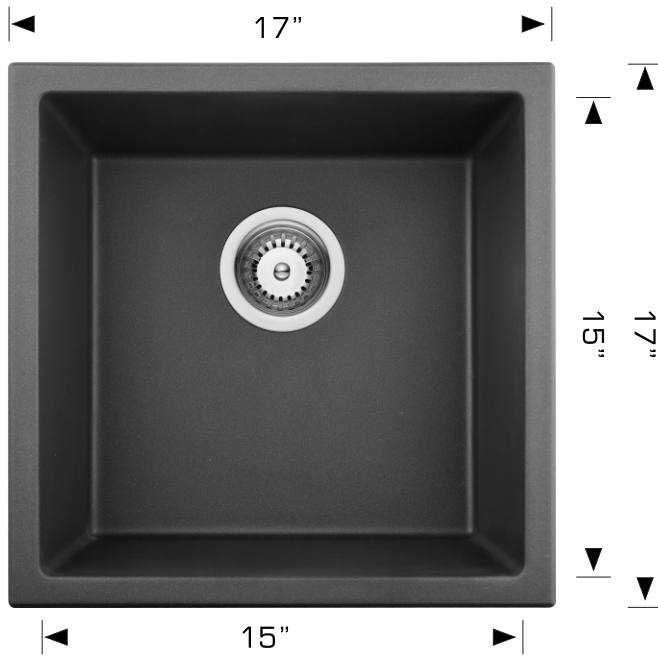

Granite Sinks - Model: 205017S

Drop-in or Undermount

Specifications:

- Granite composite material
- Colour Selection:
 - 205017 S - Black
 - 205117 S - Grey
 - 205217 S - Coffee
 - 205317 S - White
 - 8 1/2" deep

Outside: 17" x 17" x 8 1/2"
Inside: 15" x 15" x 8"

Minimum cabinet size 20"

Certification/Warranty

- CSA B45.5
- IAPMO Z124
- Limited Lifetime Warranty

Colour Selection

Optional Accessories

Model: G205017S

Model: 202030