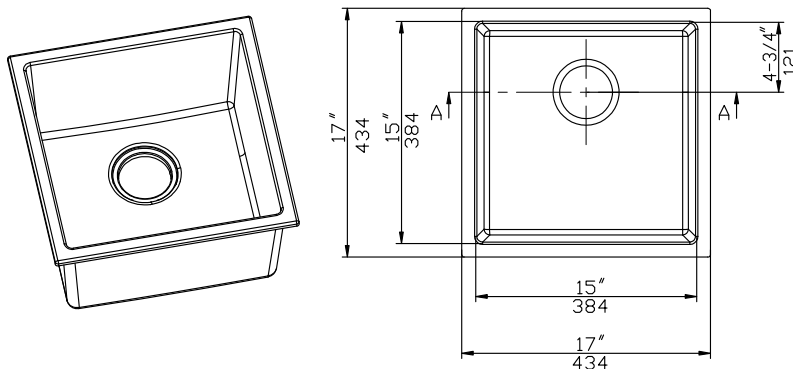

Granite Sinks - Model: 205017S

Drop-in or Undermount

Specifications:

- Granite composite material
- Colour Selection:
 - 205017 S - Black
 - 205117 S - Grey
 - 205217 S - Coffee
 - 205317 S - White
 - 8 1/2" deep

Outside: 17" x 17" x 8 1/2"
Inside: 15" x 15" x 8"

Minimum cabinet size 20"

Certification/Warranty

- CSA B45.5
- IAPMO Z124
- Limited Lifetime Warranty

Colour Selection

Optional Accessories

Model: G205017S

Model: 202030