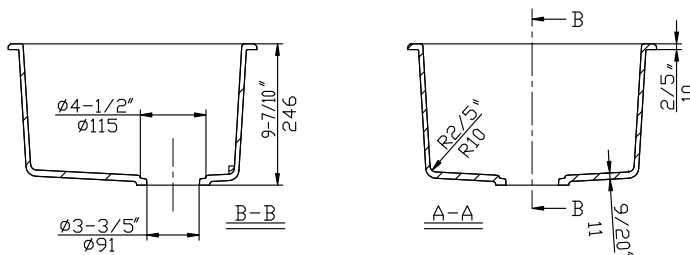

Granite Sinks - Model: 205017S

Drop-in or Undermount

Specifications:

- Granite composite material
- Colour Selection:
 - 205017 S - Black
 - 205117 S - Grey
 - 205217 S - Coffee
 - 205317 S - White
 - 8 1/2" deep

Outside: 17" x 17" x 8 1/2"
Inside: 15" x 15" x 8"

Minimum cabinet size 20"

Certification/Warranty

- CSA B45.5
- IAPMO Z124
- Limited Lifetime Warranty

Colour Selection

Optional Accessories

Model: G205017S

Model: 202030