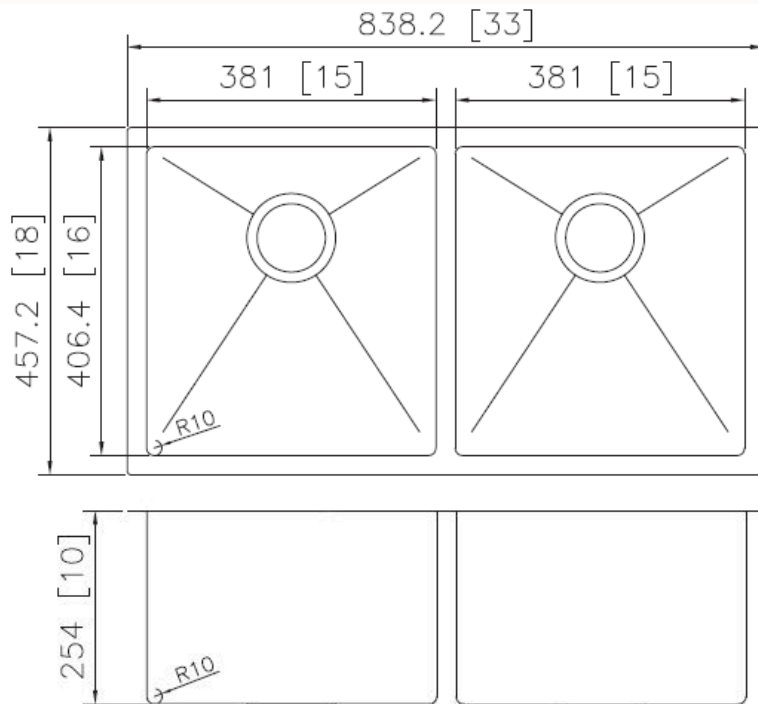

Diamond Series - Model: 203316 Plus

Radius Corner

Rear positioned drain holes to maximize usable bowl and cabinet storage space below

Specifications:

- Handcrafted
- 316 Stainless Steel
- 16 Gauge
- 18/10 Chrome Nickel Content
- Bowl Corner Radius of 10mm
- Undermount Clips
- Template
- Stainless Steel Strainers
- 10" Deep

Outside: 33" x 18" x 10"
Inside: 31" x 16" x 10"
Bowl Size: 15" x 16" x 10"
15" x 16" x 10"
Minimum Cabinet Size 36"

Certification/Warranty

- ASME A 112.19.3
- CSA B45.4
- Limited Lifetime Warranty

Included Accessories