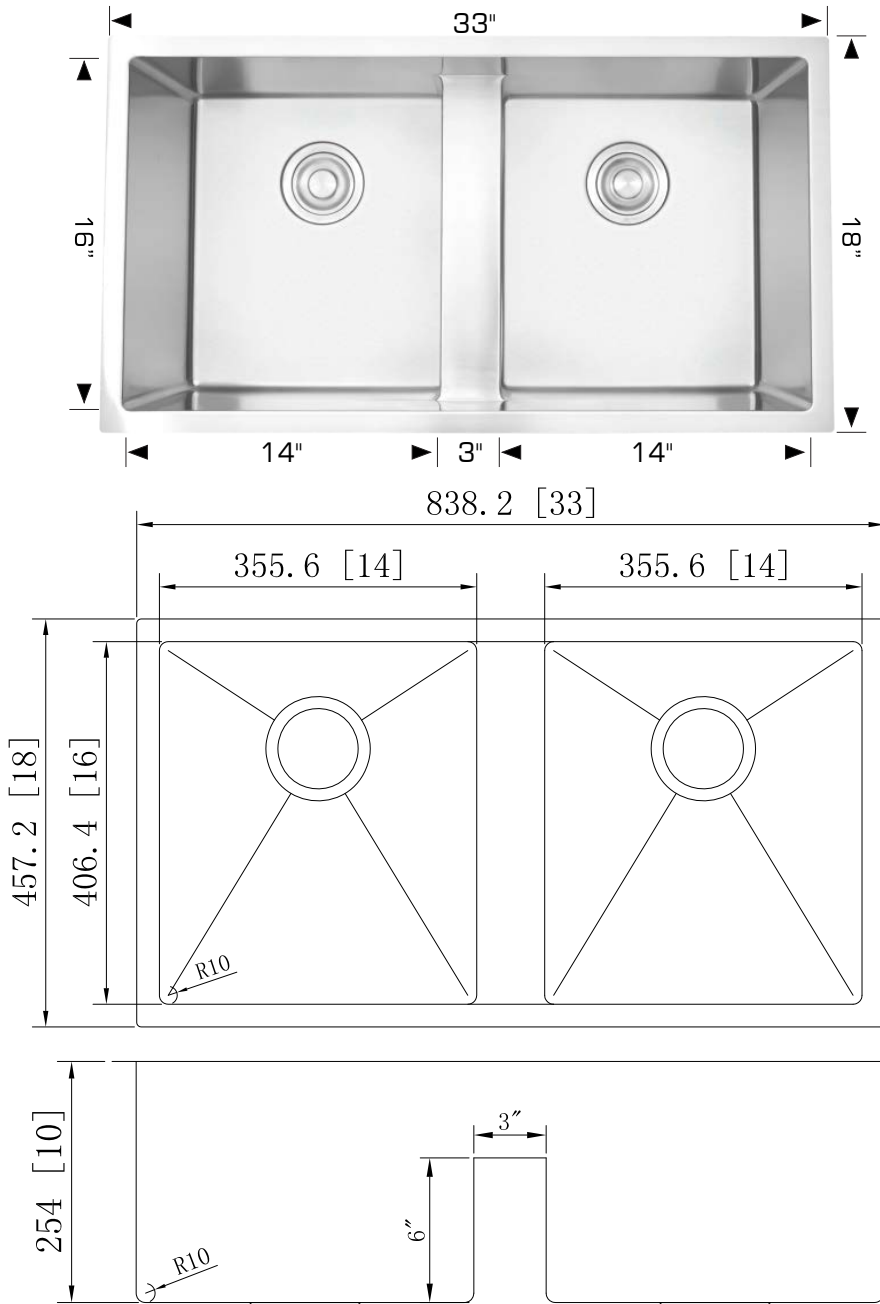

Deluxe Series - Model: 203328M3 Plus

Radius Corners

Rear positioned drain holes to maximize usable bowl and cabinet storage space below

Specifications:

- Handcrafted
- 316 Stainless Steel 16 Gauge
- 18/10 Chrome Nickel Content
- Bowl Corner Radius of 10mm
- Undermount clips
- Template
- Stainless Steel Strainers
- 10" Deep outside
- 6" Deep Centre
- 3" Wide Central Lowered 4"

Outside: 33" x 18" x 10"
Inside: 31" x 16" x 10"
Bowl Size: 14" x 16" x 6"
14" x 16" x 6"

Minimum Cabinet Size 36"

Certification/Warranty

- ASME A 112.19.3
- CSA B45.4
- Limited Lifetime Warranty

Accessories Included