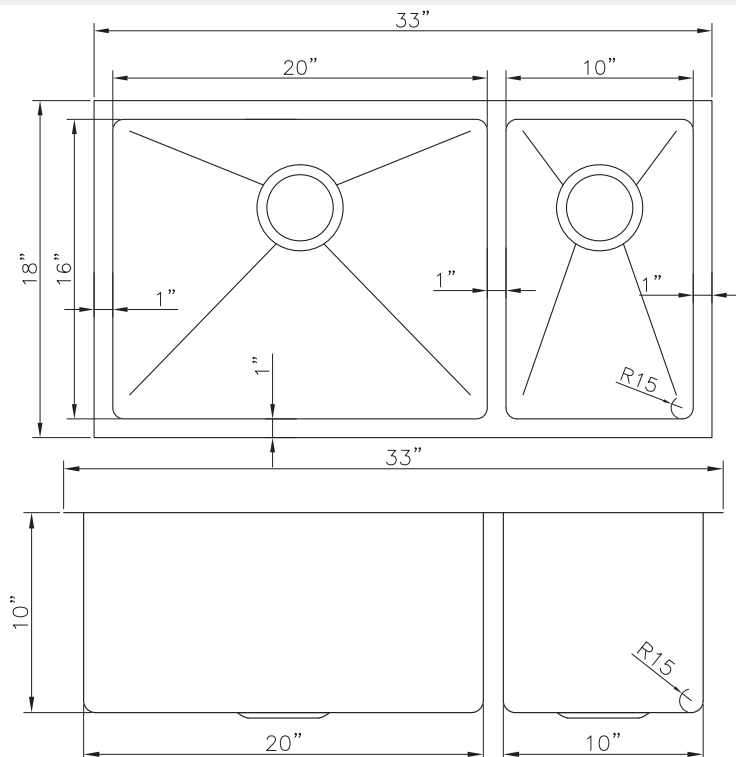

### Radius Corners

Rear positioned drain holes to maximize usable bowl and cabinet storage space below

### Specifications:

- Handcrafted
- 316 Stainless Steel 16 Gauge
- 18/10 Chrome Nickel Content
- Bowl Corner Radius of 15mm
- Undermount clips
- Template
- Stainless Steel Strainers
- 10" Deep

Outside: 33" x 18" x 10"  
Inside: 31" x 16" x 10"  
Bowl Size: 20" x 16" x 10"  
10" x 16" x 10"