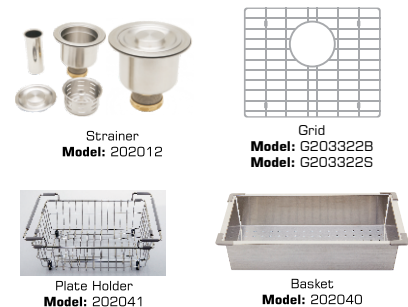

Accessories Included