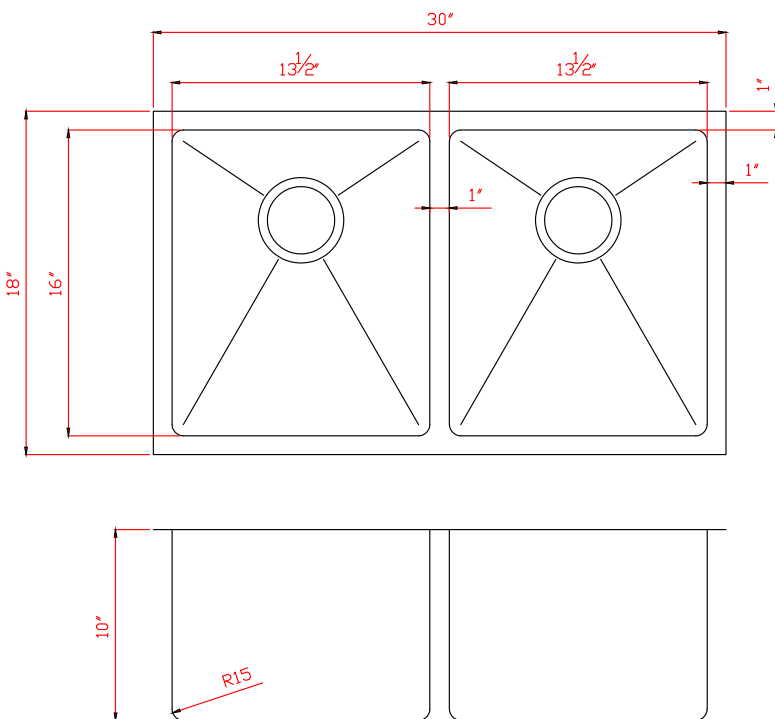

Deluxe Series - Model: 203319 Plus

Radius Corners

Rear positioned drain holes to maximize usable bowl and cabinet storage space below

Specifications:

- Handcrafted
- 316 Stainless Steel 16 Gauge
- 18/10 Chrome Nickel Content
- Bowl Corner Radius of 15mm
- Undermount clips
- Template
- Stainless Steel Strainers
- 10" Deep

Outside: 30" x 18" x 10"

Inside: 28" x 16" x 10"

Bowl Size: 13.5" x 16" x 10"
13.5" x 16" x 10"

Minimum cabinet size 33"

Certification/Warranty

- ASME A 112.19.3
- CSA B45.4
- Limited Lifetime Warranty

Accessories Included