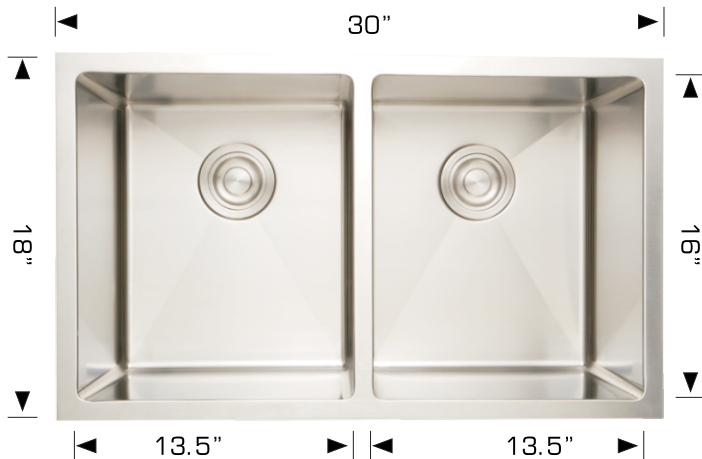

Deluxe Series - Model: 203319 Plus

Radius Corners

Rear positioned drain holes to maximize usable bowl and cabinet storage space below

Specifications:

- Handcrafted
- 316 Stainless Steel 16 Gauge
- 18/10 Chrome Nickel Content
- Bowl Corner Radius of 15mm
- Undermount clips
- Template
- Stainless Steel Strainers
- 10" Deep

Outside: 30" x 18" x 10"

Inside: 28" x 16" x 10"

Bowl Size: 13.5" x 16" x 10"
13.5" x 16" x 10"

Minimum cabinet size 33"

Certification/Warranty

- ASME A 112.19.3
- CSA B45.4
- Limited Lifetime Warranty

Accessories Included