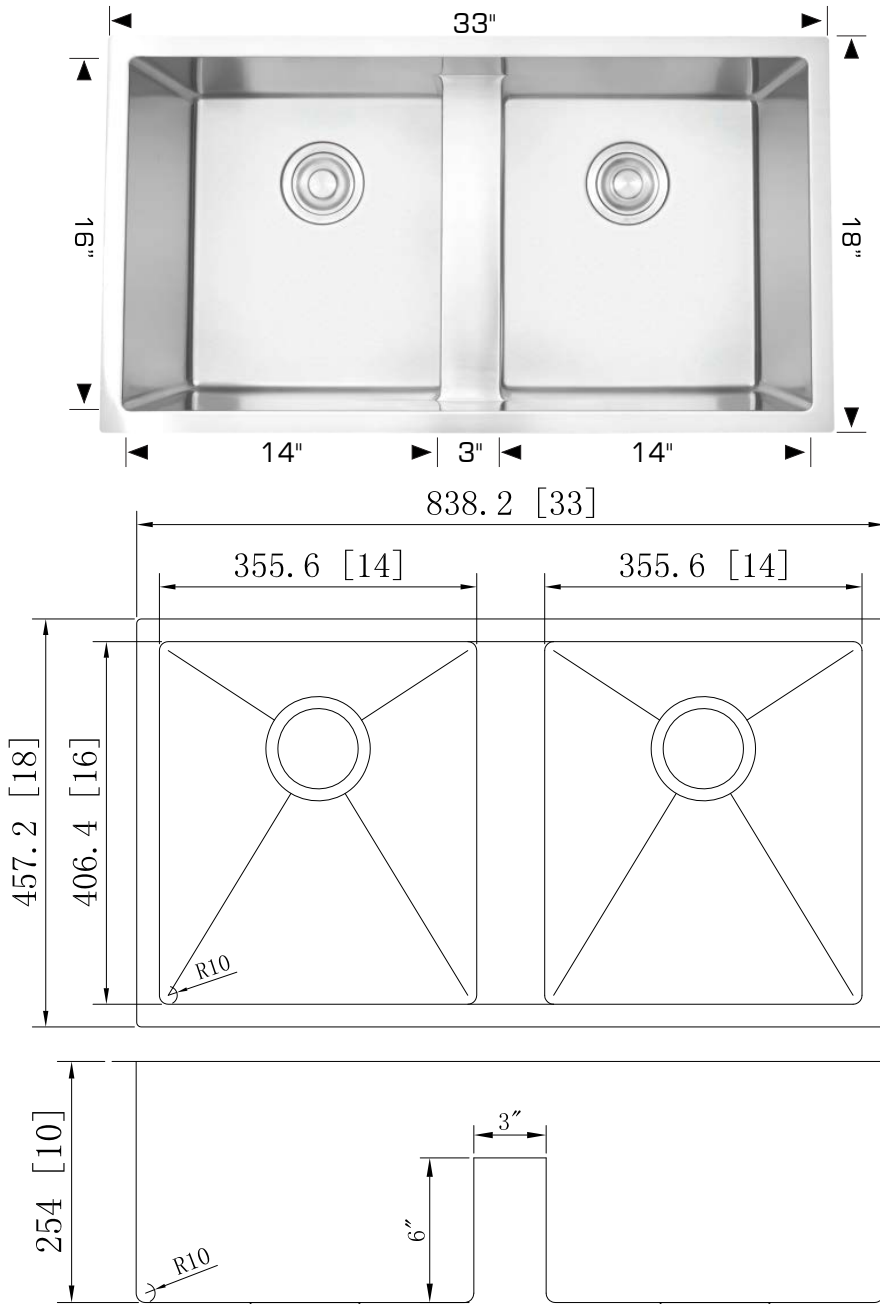

Deluxe Series - Model: 203328M3

Radius Corners

Rear positioned drain holes to maximize usable bowl and cabinet storage space below

Specifications:

- Handcrafted
- 316 Stainless Steel 16 Gauge
- 18/10 Chrome Nickel Content
- Bowl Corner Radius of 10mm
- Undermount clips
- Template
- Stainless Steel Strainers
- 10" Deep outside
- 6" Deep Centre
- 3" Wide Central Lowered 4"

Outside: 33" x 18" x 10"
Inside: 31" x 16" x 10"
Bowl Size: 14" x 16" x 6"
14" x 16" x 6"

Minimum Cabinet Size 36"

Certification/Warranty

- ASME A 112.19.3
- CSA B45.4
- Limited Lifetime Warranty

Optional Accessories