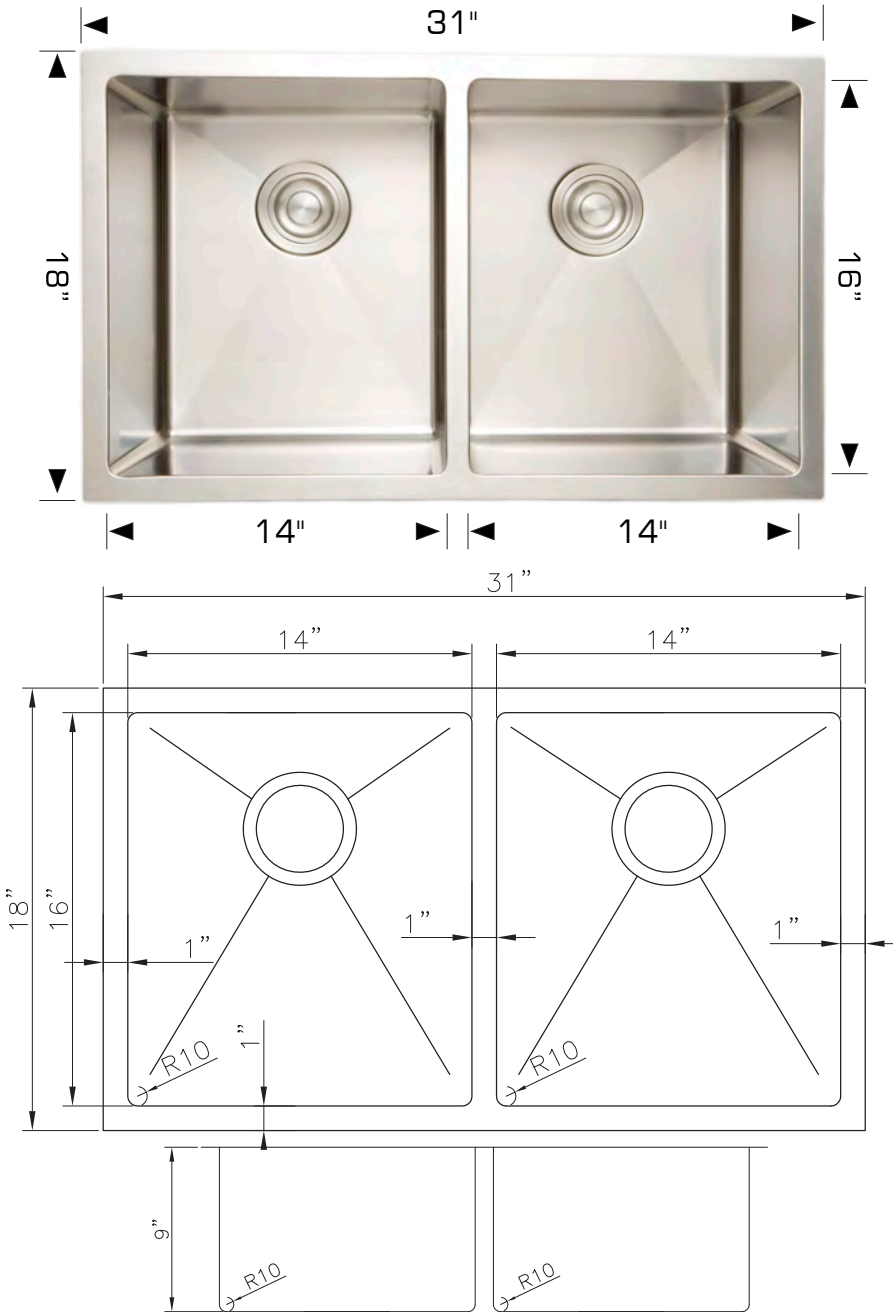

## Deluxe Series - Model: 203327

### Radius Corner

Rear positioned drain holes to maximize usable bowl and cabinet storage space below

### Specifications:

- Handcrafted
- 316 Stainless Steel 16 Gauge
- 18/10 Chrome Nickel Content
- Bowl Corner Radius of 10 mm
- Undermount Clips
- Template
- Stainless Steel Strainer
- 9" Deep

Outside: 31" x 18" x 9"  
Inside: 29" x 16" x 9"  
Bowl Size: 14" x 16" x 9"  
14" x 16" x 9"

Minimum cabinet size 33"