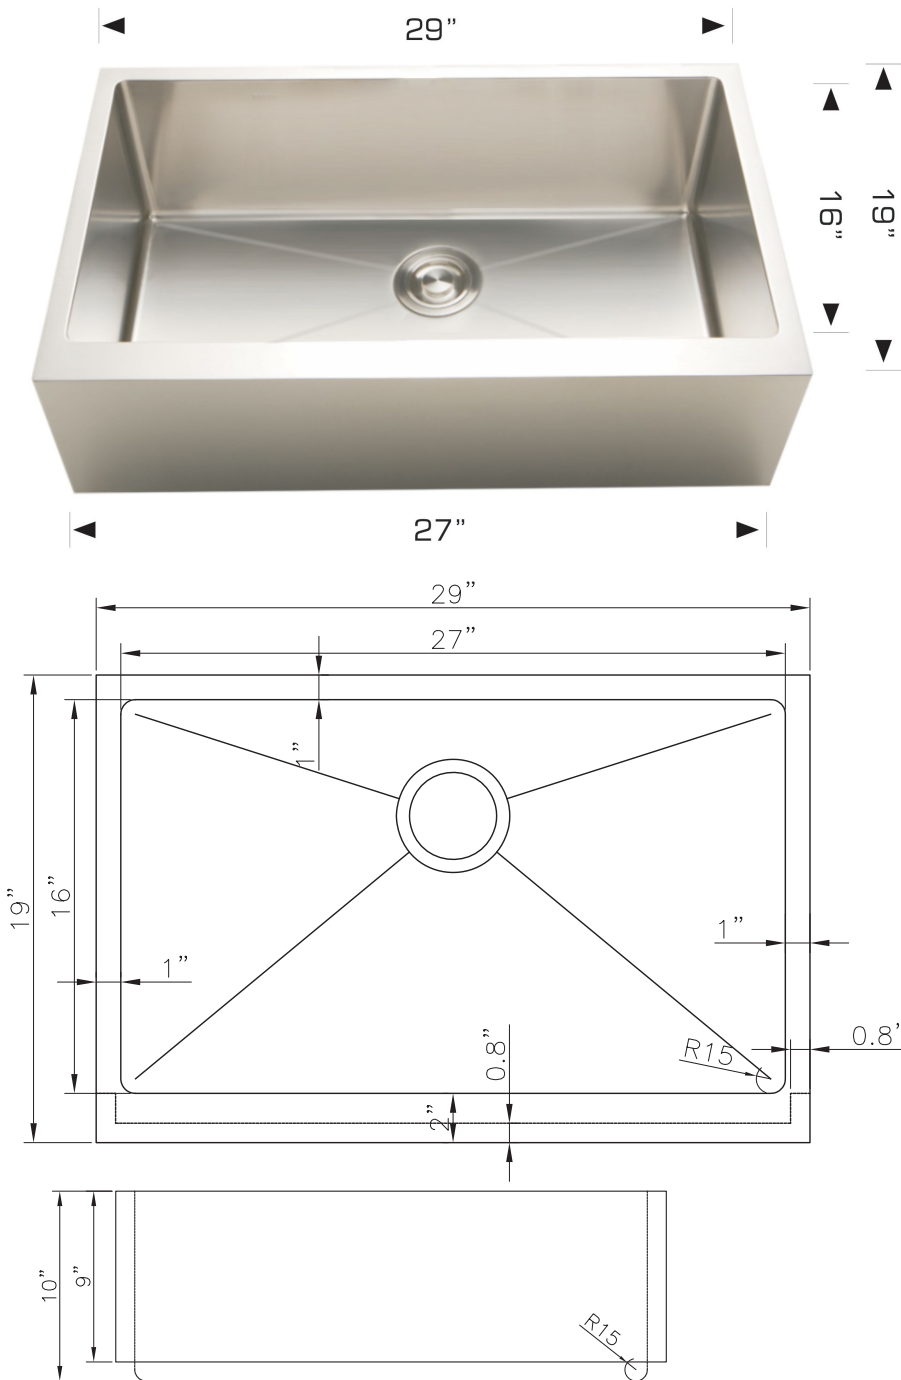

Deluxe Series - Model: 203320 Apron Radius Corner

Specifications:

- Handcrafted
- 304 Stainless Steel 16 Gauge
- 18/10 Chrome Nickel Content
- Bowl Corner Radius of 15 mm
- Undermount Clips
- Stainless Steel Strainer
- 10" Deep
- 9" Deep Apron

Outside: 29" x 19" x 10"
Inside: 27" x 16" x 10"

Minimum Cabinet Inside Size: 29"

Certification/Warranty

- ASME A 112.19.3
- CSA B45.4
- Limited Lifetime Warranty

Optional Accessories

Model: G203320
Grid

Bosco Canada Inc. is known around the world for producing high quality kitchen sinks that incorporate modern design and functional superiority in every piece they manufacture.