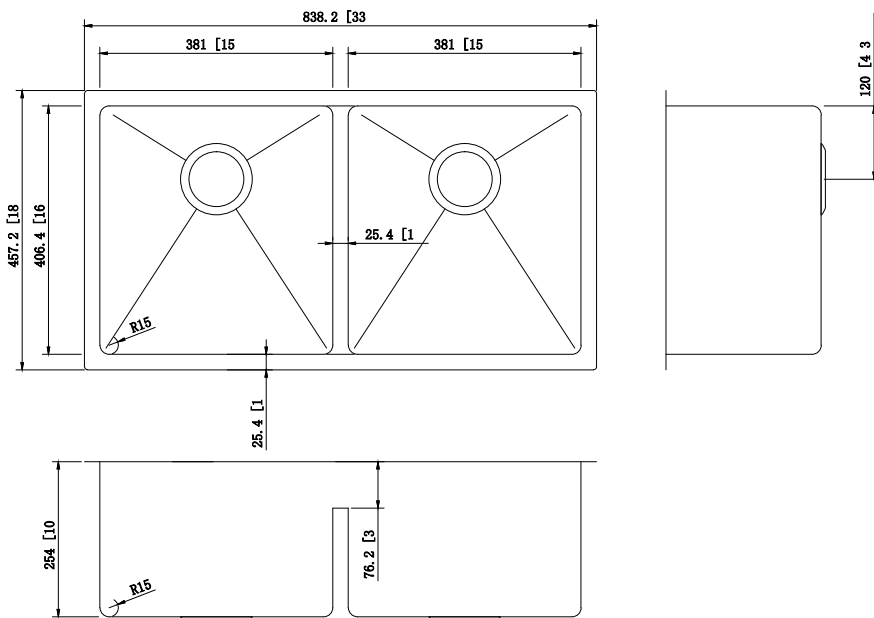

Plus ! A oXel: 203354M Plus

Radius Corner

Rear positioned drain holes to maximize usable bowl and cabinet storage space below

Specifications:

- Handcrafted
- 304 stainless steel 16 gauge
- 18/10 chrome nickel content
- Bowl corner radius of 15mm
- Undermount clips
- Template
- Stainless steel strainers
- 7" Deep
- 1" Wide Central Lowered 3"

Outside: 33" x 18" x 10"
Inside: 31" x 16" x 10"
Bowl Size: 15" x 16" x 7"
15" x 16" x 7"
Minimum cabinet size 36"

Certification/Warranty

- ASME A 112.19.3
- CSA B45.4
- Limited Lifetime Warranty

Accessories Included