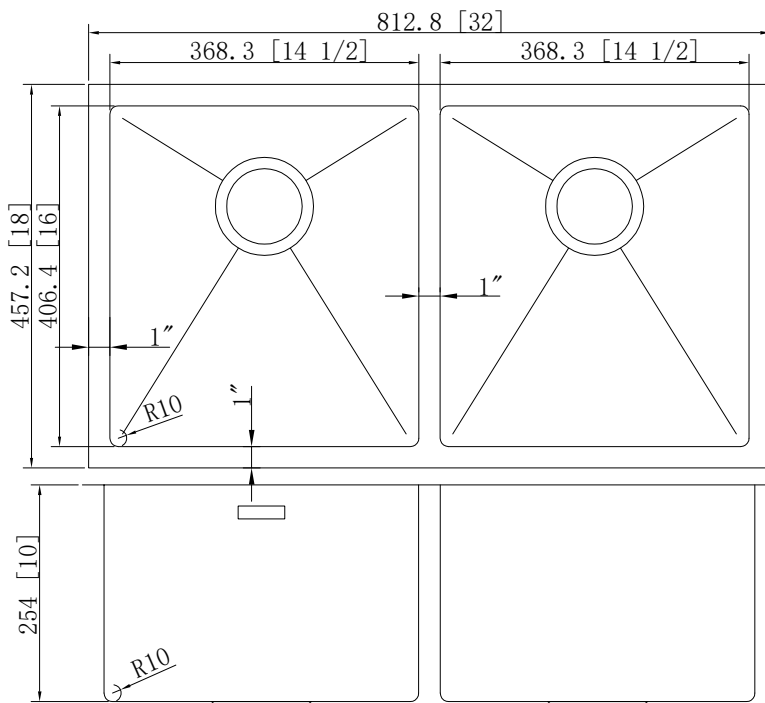

Titanium Series - Model: 203335 Plus

Radius Corner

Rear positioned drain holes to maximize usable bowl and cabinet storage space below

Specifications:

- Handcrafted
- 316 Stainless Steel 16 Gauge
- 18/10 Chrome Nickel Content
- Bowl Corner Radius of 10 mm
- Brushed Finish
- Clips & Template
- Stainless Steel Strainer
- 10" Deep

Outside: 32" x 18" x 10"
Inside: 30" x 16" x 10"
Bowl Size: 14 1/2" x 16" x 10"
14 1/2" x 16" x 10"

Minimum Cabinet Size 35"

Certification/Warranty

- ASME A 112.19.3
- CSA B45.4
- Limited Lifetime Warranty