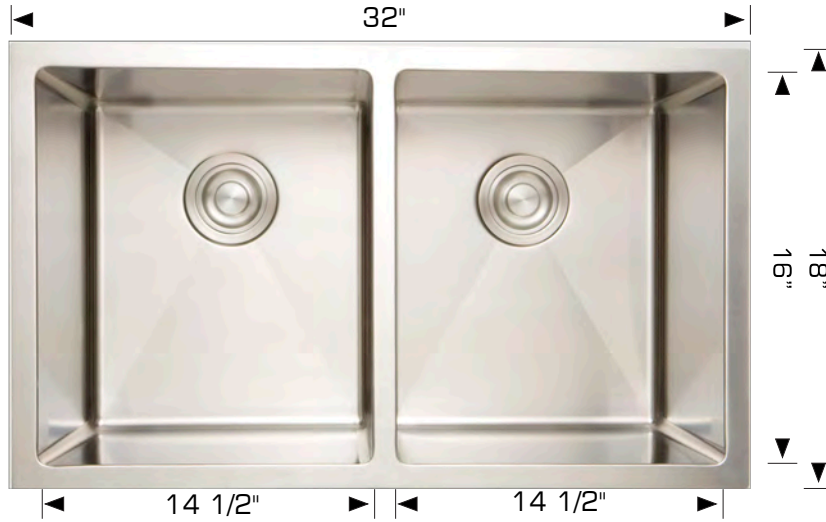

Titanium Series - Model: 203335 Plus

Radius Corner

Rear positioned drain holes to maximize usable bowl and cabinet storage space below

Specifications:

- Handcrafted
- 316 Stainless Steel 16 Gauge
- 18/10 Chrome Nickel Content
- Bowl Corner Radius of 10 mm
- Brushed Finish
- Clips & Template
- Stainless Steel Strainer
- 10" Deep

Outside: 32" x 18" x 10"
Inside: 30" x 16" x 10"
Bowl Size: 14 1/2" x 16" x 10"
14 1/2" x 16" x 10"

Minimum Cabinet Size 35"

Certification/Warranty

- ASME A 112.19.3
- CSA B45.4
- Limited Lifetime Warranty