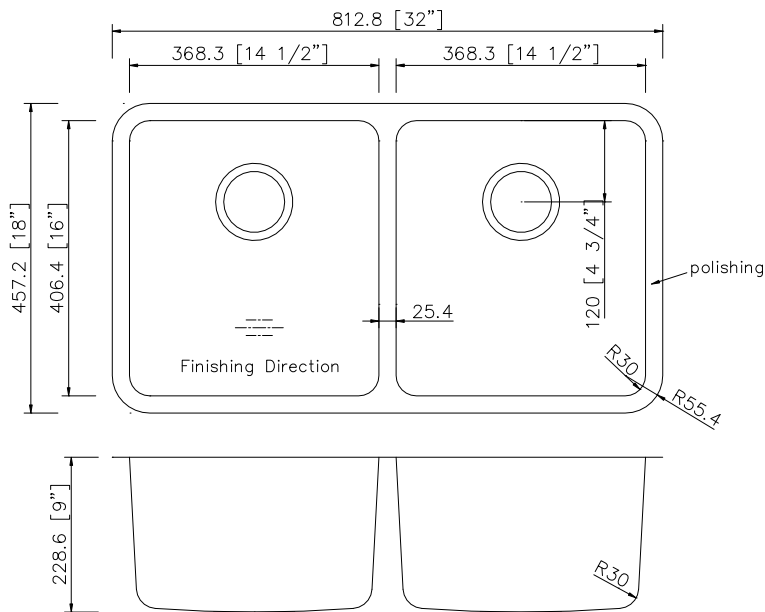

Super Series - Model: 207001B

Undermount
Radius Corner R30

Specifications:

- 304 stainless steel 18 gauge
- 18/10 chrome nickel content
- Deck and side mirror finish
- Bottom satin finish
- Strainers
- Undermount clips
- Template
- 9" Deep

Outside: 32" x 18" x 9"

Inside: 30" x 16" x 9"

Bowl Size: 14.5" x 16" x 9"
14.5" x 16" x 9"

Minimum cabinet size 35"

Certification/Warranty

- ASME A 112.19.3
- CSA B45.4
- Limited Lifetime Warranty

Optional Accessories