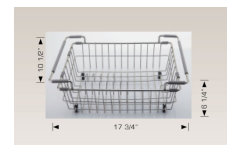

Granite Series - Model: 205056S Undermount

Specifications:

- Granite Composite Material
- Colour Selection:
 - 205056S - Black
 - 205156S - Grey
 - 205256S - Coffee
 - 205356S - White
- 9 1/2" Deep

Outside: 32" x 18" x 9 1/2"

Inside: 30" x 16" x 9"

Minimum Cabinet Size 35"

Certification/Warranty

- CSA B45.5
- IAPMO Z124
- Limited Lifetime Warranty

Colour Selection

Optional Accessories

Model: G205056S
Grid

Model: 202041
Plate Holder