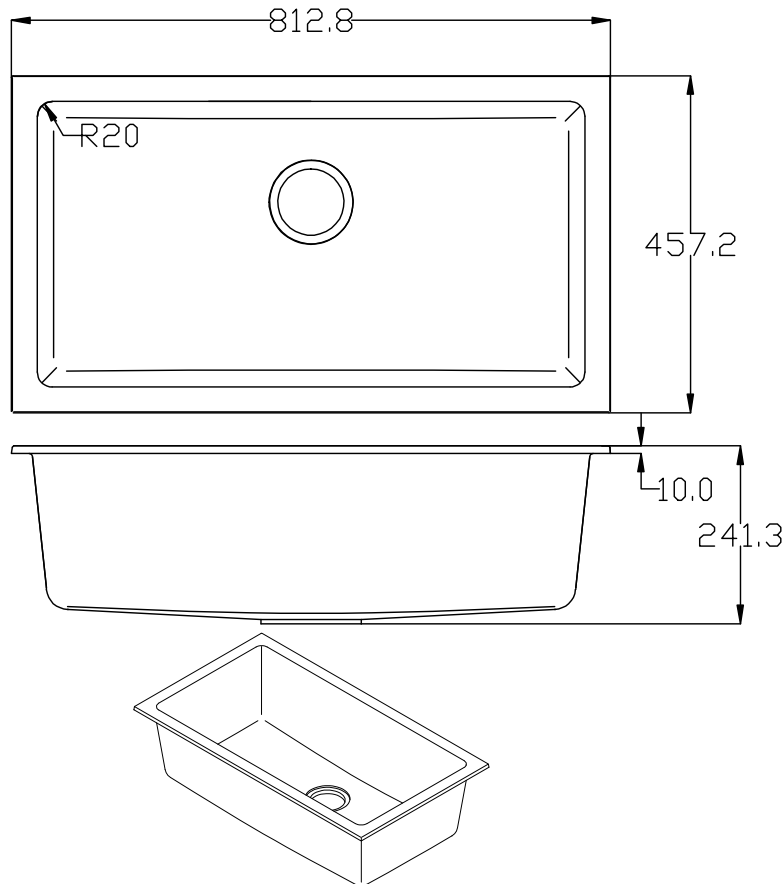

Granite Series - Model: 205056S Undermount

Specifications:

- Granite Composite Material
- Colour Selection:
 - 205056S - Black
 - 205156S - Grey
 - 205256S - Coffee
 - 205356S - White
- 9 1/2" Deep

Outside: 32" x 18" x 9 1/2"

Inside: 30" x 16" x 9"

Minimum Cabinet Size 35"

Certification/Warranty

- CSA B45.5
- IAPMO Z124
- Limited Lifetime Warranty

Colour Selection

Optional Accessories

Model: G205056S
Grid

Model: 202041
Plate Holder