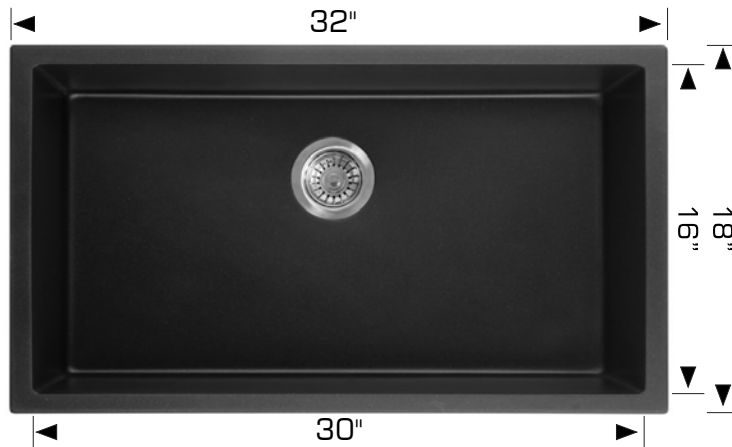

Granite Series - Model: 205056S Undermount

Specifications:

- Granite Composite Material
- Colour Selection:
 - 205056S - Black
 - 205156S - Grey
 - 205256S - Coffee
 - 205356S - White
- 9 1/2" Deep

Outside: 32" x 18" x 9 1/2"

Inside: 30" x 16" x 9"

Minimum Cabinet Size 35"

Certification/Warranty

- CSA B45.5
- IAPMO Z124
- Limited Lifetime Warranty

Colour Selection

Optional Accessories

Model: G205056S
Grid

Model: 202041
Plate Holder