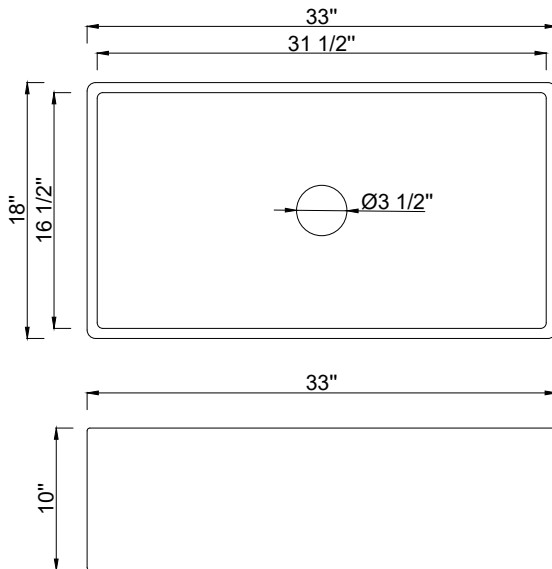

Ceramic Apron Series

Model: 204033

Specifications:

- Ceramic White Sink
- Central strainer hole
- Strainer

Outside: 33" x 18" x 10"
 Inside: 31 1/2" x 16 1/2" x 9 1/2"

Minimum cabinet inside size 33"

This specification describes a Revere product with design quality and functional benefits to the User. When making a comparison of others producers offerings, be certain these features are not overlooked.